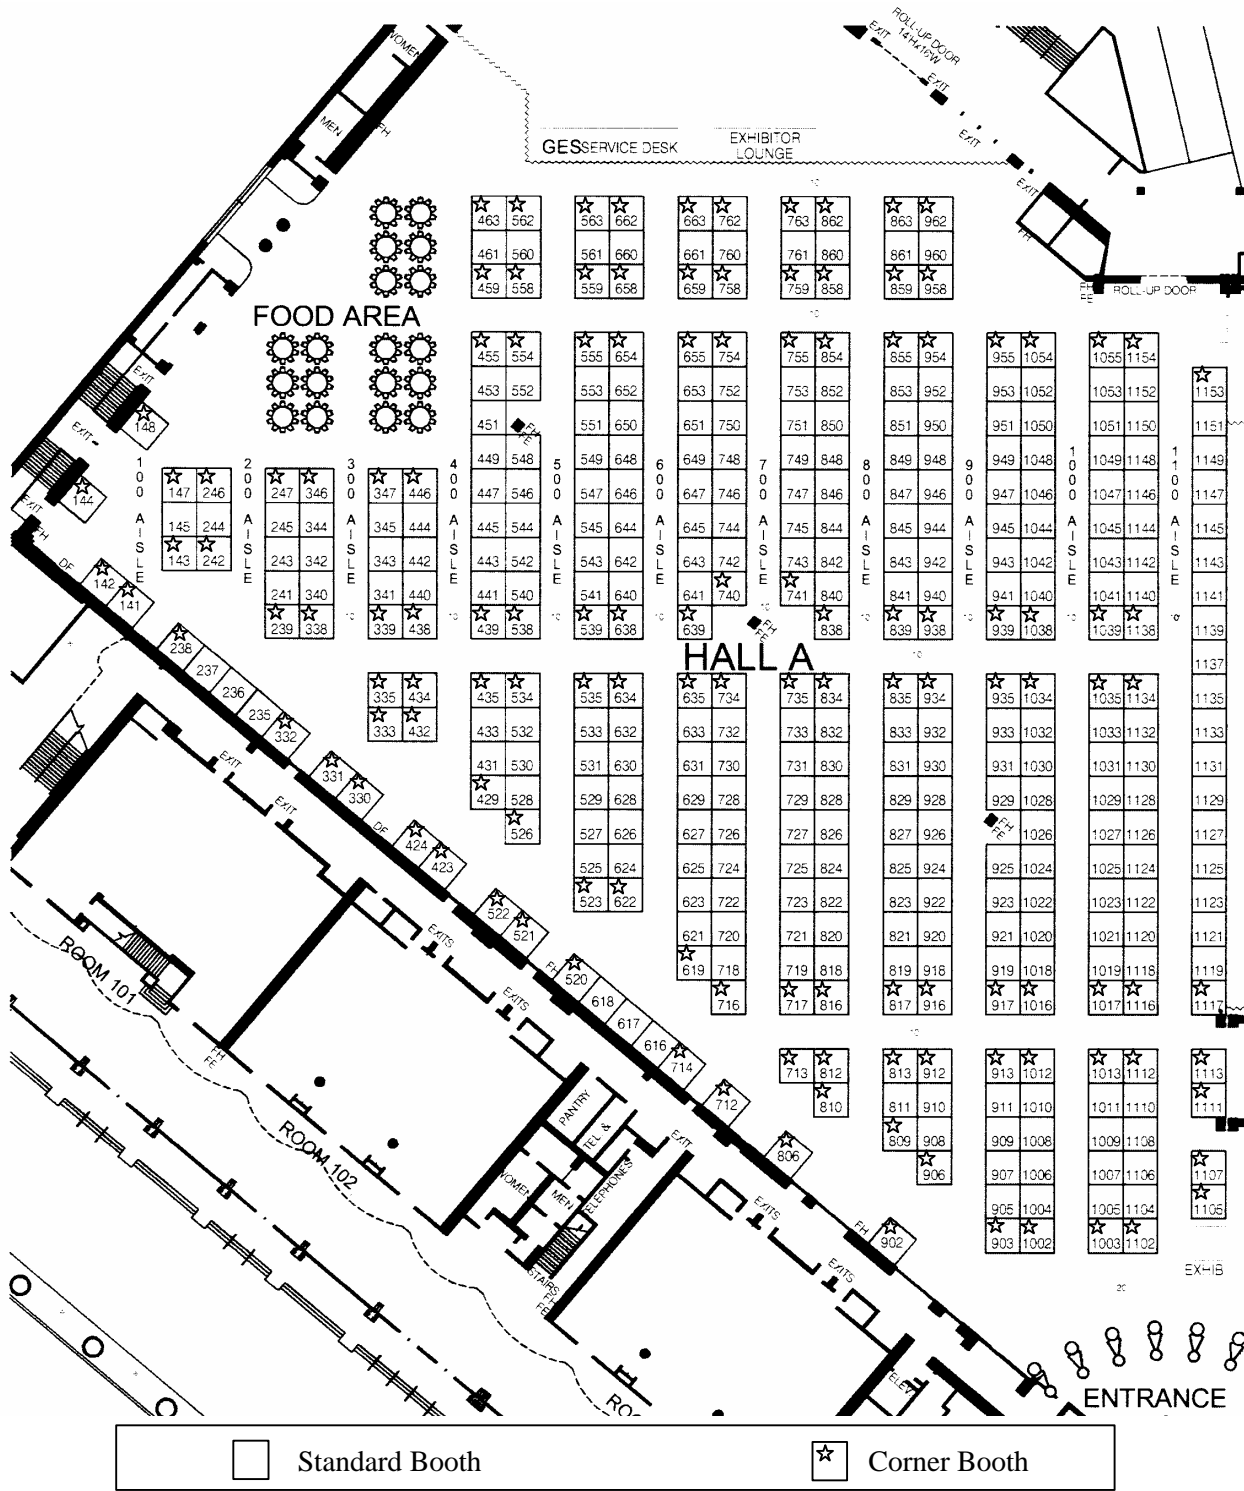

Exhibit Layout and Prices

Long Beach Convention Center

All booths are a 10' X 10' draped space. Total 384 booths

Booth Prices:

Standard Booth

Commercial Organizations	\$900.00
Nonprofit Organizations	\$300.00

Corner Booth

Commercial Organizations	\$1,000.00
Nonprofit Organizations	\$400.00